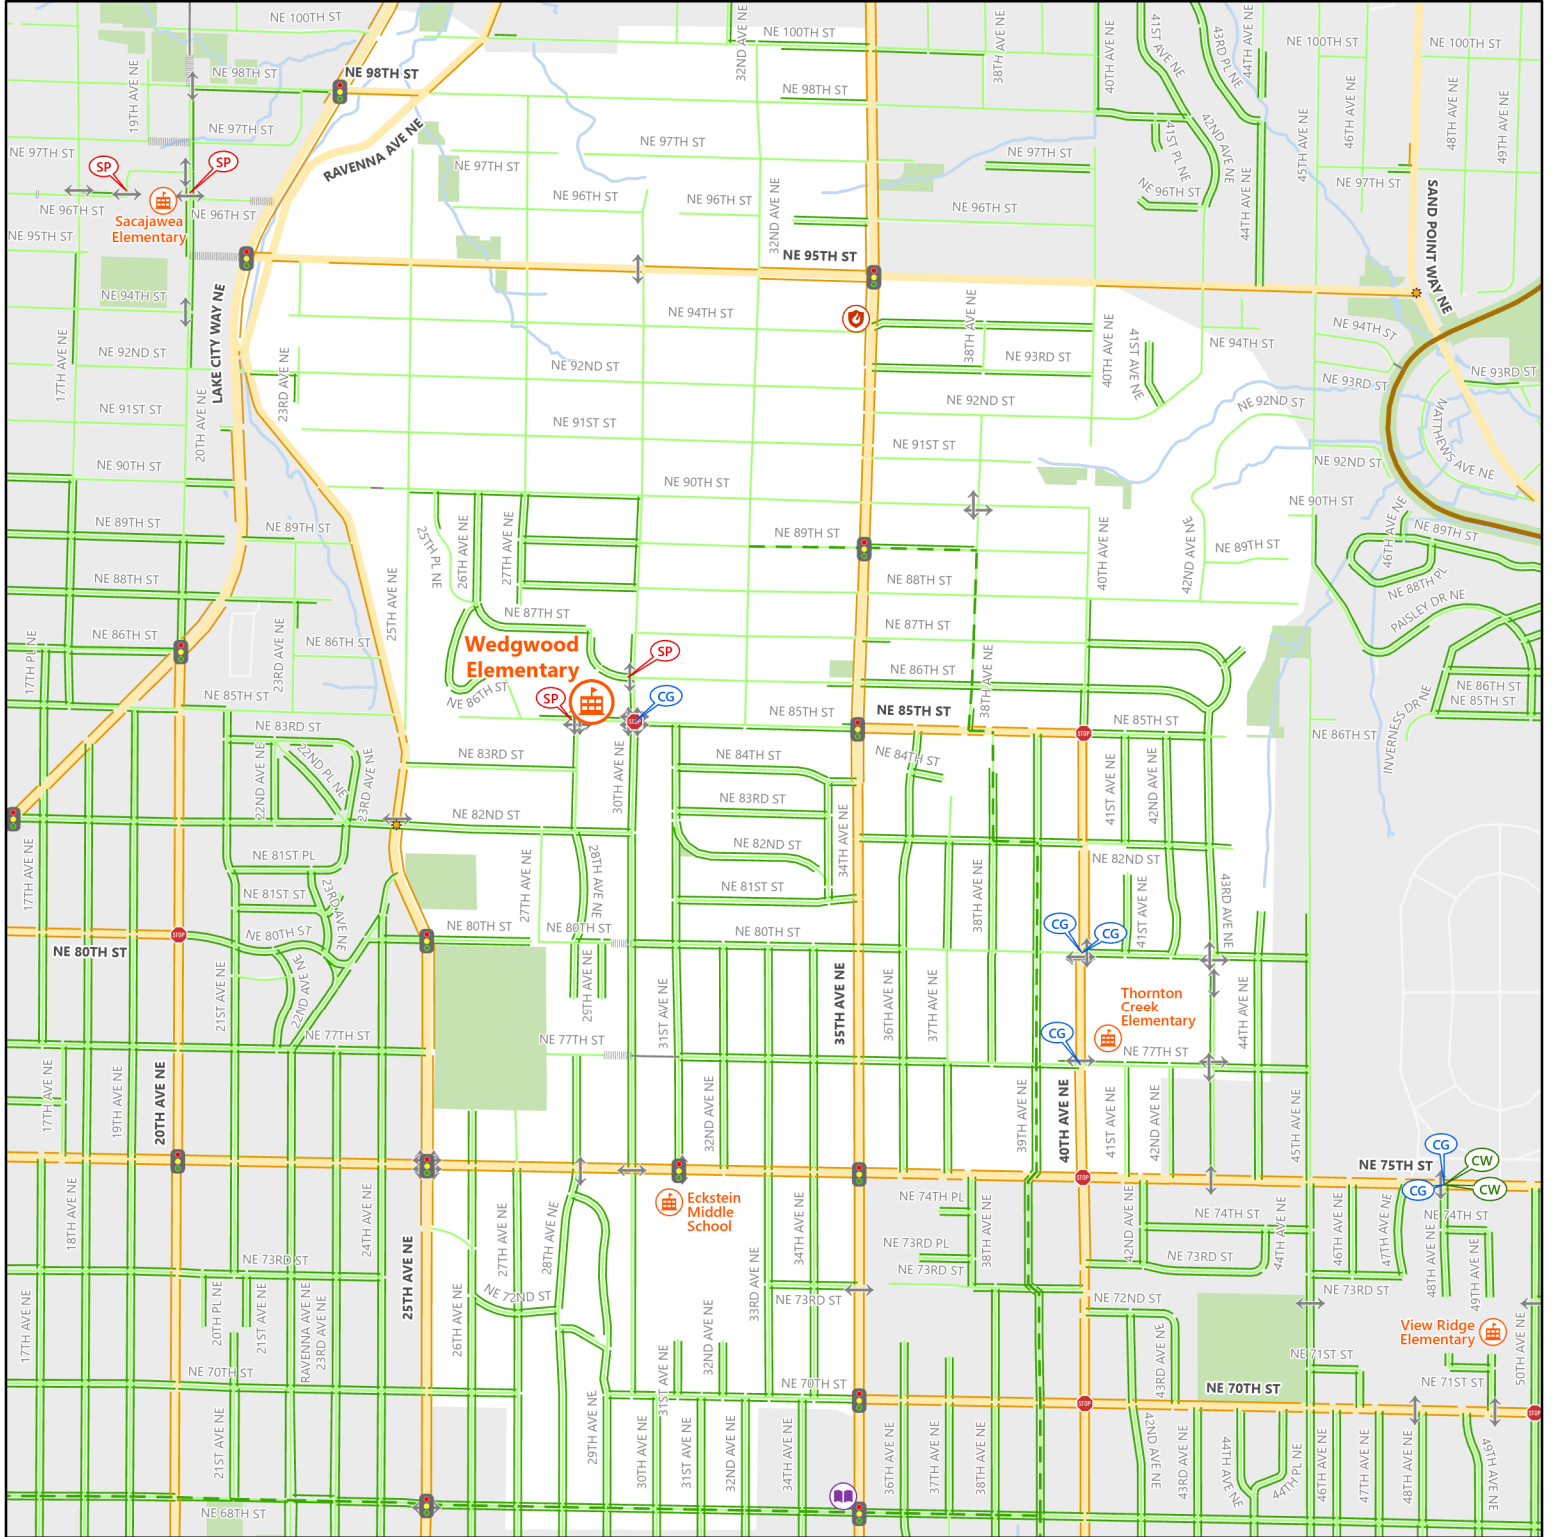

2023-24 Safe Routes to School

Wedgwood Elementary

0 500 1,000 2,000 Feet